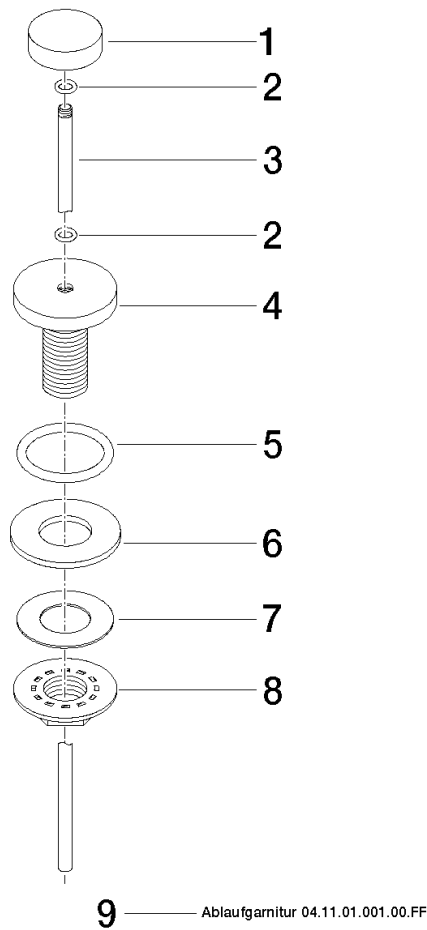

# Basin Waste with knob for deck mounting 1 1/4" - Brushed Champagne (22kt Gold)

IMO

10 200 970

Fits: IMO, LULU, MADISON, MEM, TARA, CL.1, LISSÉ, VAIA, META, CYO

	Brushed Champagne (22kt Gold)	10 200 970-46
	Chrome	10 200 970-00
	Brushed Platinum	10 200 970-06
	Platinum	10 200 970-08
	Durabrand (23kt Gold)	10 200 970-09
	Dark Chrome	10 200 970-19
	Light Gold	10 200 970-26
	Brushed Light Gold	10 200 970-27
	Brushed Durabrand (23kt Gold)	10 200 970-28
	Matte Black	10 200 970-33
	Brushed Bronze	10 200 970-42
	Champagne (22kt Gold)	10 200 970-47
	Brushed Chrome	10 200 970-93
	Brushed Dark Platinum	10 200 970-99

Basin Waste with knob for deck mounting 1 1/4" - Brushed Champagne (22kt Gold)

---

IMO

10 200 970

Only suitable for basins with an overflow.

Basin Waste with knob for deck mounting 1 1/4" - Brushed Champagne (22kt Gold)

IMO

10 200 970

10 200 970  
Parts for other  
finishes can be found  
here: [Chrome](#)

Spare parts list

No.	Item Number	Name	Quantity used	Delivery time
1	09 21 33 001-46	handle	1	30
2	09 14 10 007 90	seal	2	2
3	09 31 09 004-46	pull-rod	1	30
4	09 18 40 022-46	sleeve	1	30
5	09 14 10 095 90	seal	1	2
6	09 14 05 012 90	seal	1	2
7	09 14 40 001 90	seal	1	60
8	09 23 10 010 90	nut	1	2
9	90 11 01 001 00-46	pop-up waste	1	30