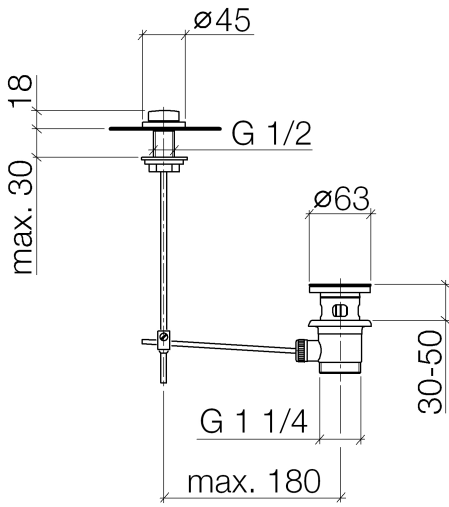

# Basin Waste with knob for deck mounting 1 1/4" - Brushed Champagne (22kt Gold)

IMO

10 200 970

Fits: IMO, LULU, MADISON, MEM, TARA, CL.1, LISSÉ, VAIA, META, CYO

	Brushed Champagne (22kt Gold)	10 200 970-46
	Chrome	10 200 970-00
	Brushed Platinum	10 200 970-06
	Platinum	10 200 970-08
	Durabrand (23kt Gold)	10 200 970-09
	Dark Chrome	10 200 970-19
	Light Gold	10 200 970-26
	Brushed Light Gold	10 200 970-27
	Brushed Durabrand (23kt Gold)	10 200 970-28
	Matte Black	10 200 970-33
	Brushed Bronze	10 200 970-42
	Champagne (22kt Gold)	10 200 970-47
	Brushed Chrome	10 200 970-93
	Brushed Dark Platinum	10 200 970-99

Basin Waste with knob for deck mounting 1 1/4" - Brushed Champagne (22kt Gold)

---

IMO

10 200 970

Only suitable for basins with an overflow.

Basin Waste with knob for deck mounting 1 1/4" - Brushed Champagne (22kt Gold)

IMO

10 200 970

10 200 970  
Parts for other  
finishes can be found  
here: [Chrome](#)

Spare parts list

No.	Item Number	Name	Quantity used	Delivery time
1	09 21 33 001-46	handle	1	30
2	09 14 10 007 90	seal	2	2
3	09 31 09 004-46	pull-rod	1	30
4	09 18 40 022-46	sleeve	1	30
5	09 14 10 095 90	seal	1	2
6	09 14 05 012 90	seal	1	2
7	09 14 40 001 90	seal	1	60
8	09 23 10 010 90	nut	1	2
9	90 11 01 001 00-46	pop-up waste	1	30